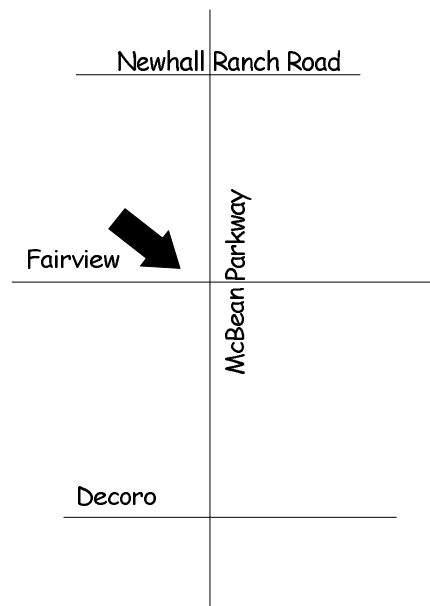

Saugus Cheer Pictures

Wednesday, July 15th

7:00 a.m. sharp!!

Southeast Corner of

McBean Pkwy. and Fairview

You will have to park on the side streets

Cheerleaders must be in **full uniform** which includes:
skirt, shell, briefs, new shoes, cheer socks,
hair down, natural make-up